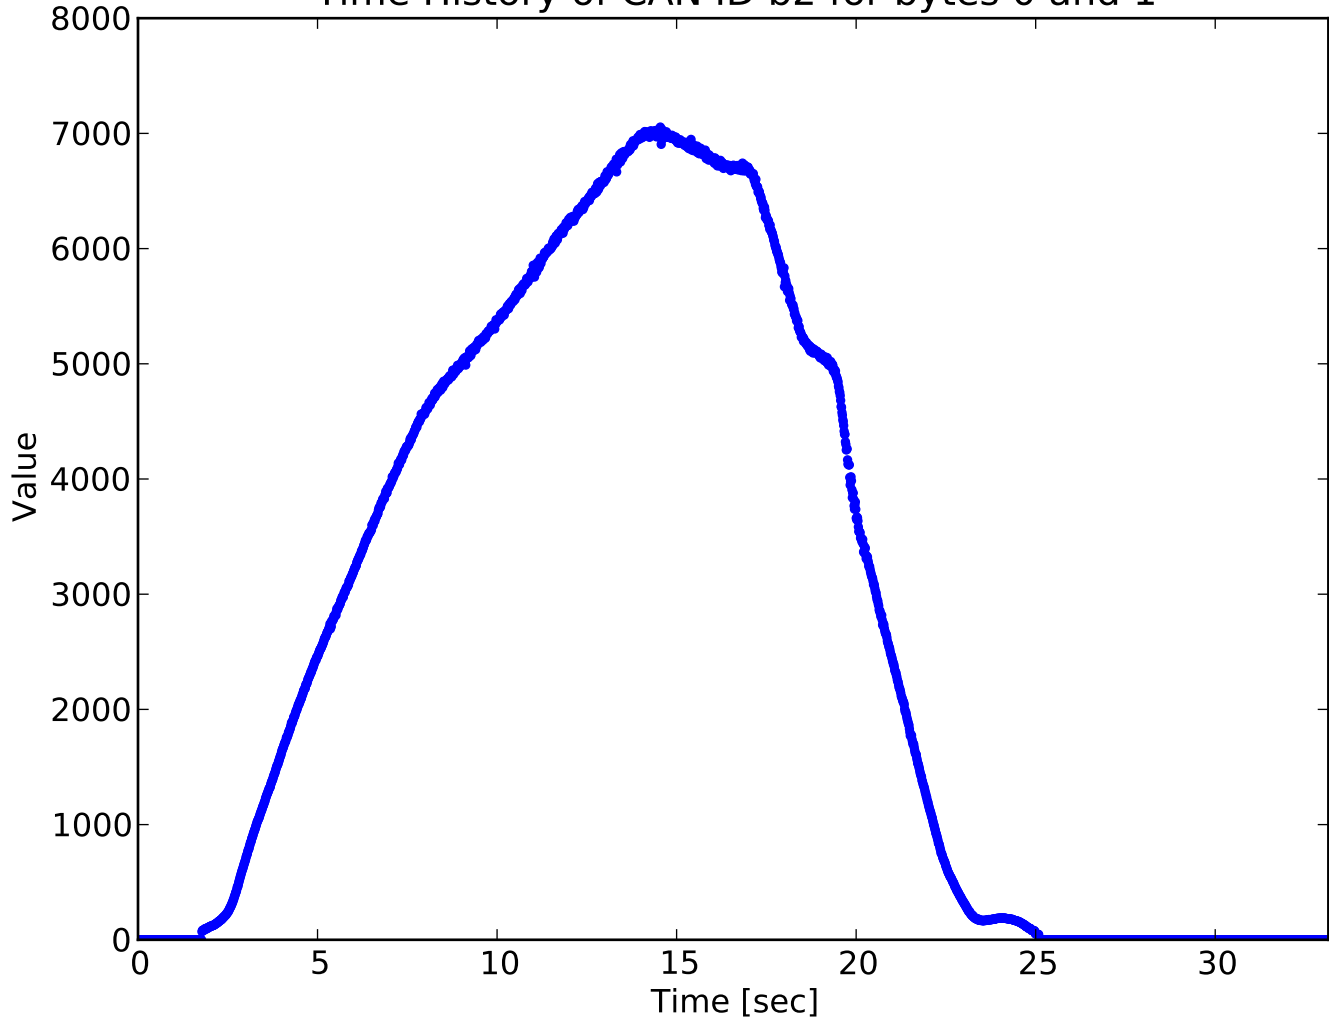

Time History of CAN ID b2 for bytes 0 and 1

Time History of CAN ID b2 for bytes 2 and 3